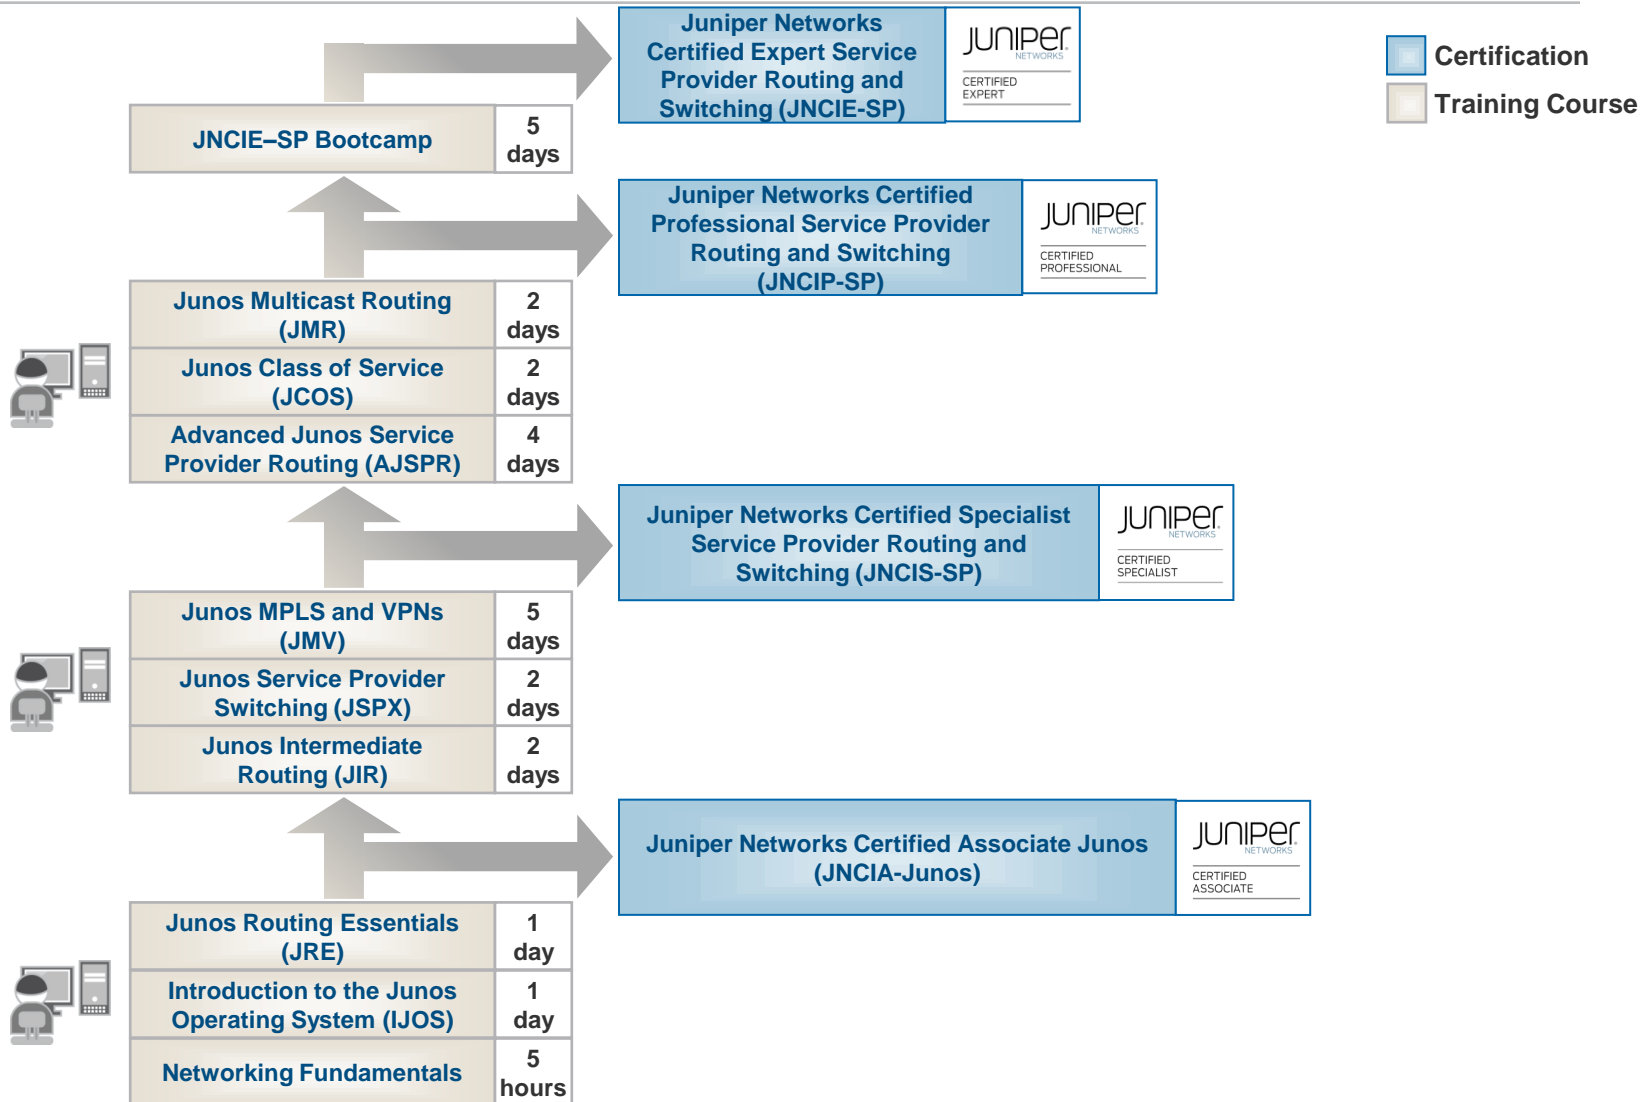

JUNIPER NETWORKS LEARNING PATHS

Certification Paths by Credential

Revised April 2012

JUNIPER NETWORKS CURRICULUM— SERVICE PROVIDER ROUTING AND SWITCHING TRACK

JUNIPER NETWORKS CURRICULUM— ENTERPRISE ROUTING AND SWITCHING TRACK

JUNIPER NETWORKS CURRICULUM— JUNOS SECURITY TRACK

JUNIPER NETWORKS CURRICULUM— JUNOS-BASED CERTIFICATION TRACKS

Certification
 Training Course

Service Provider Routing and Switching Track

Enterprise Routing and Switching Track

Security Track

JNCIE-SP

JNCIE-SP Bootcamp

JNCIP-SP

Junos Multicast Routing (JMR)

Junos Class of Service (JCOS)

Advanced Junos Service Provider Routing (AJSPR)

JNCIS-SP

JNCIS-ENT

Junos Enterprise Switching (JEX)

Junos Intermediate Routing (JIR)

JNCIE-SEC

JNCIE-SEC Bootcamp (TBD)

JNCIP-SEC

Junos Intrusion Prevention System Functionality (JIPS)

Advanced Junos Security (AJSEC)