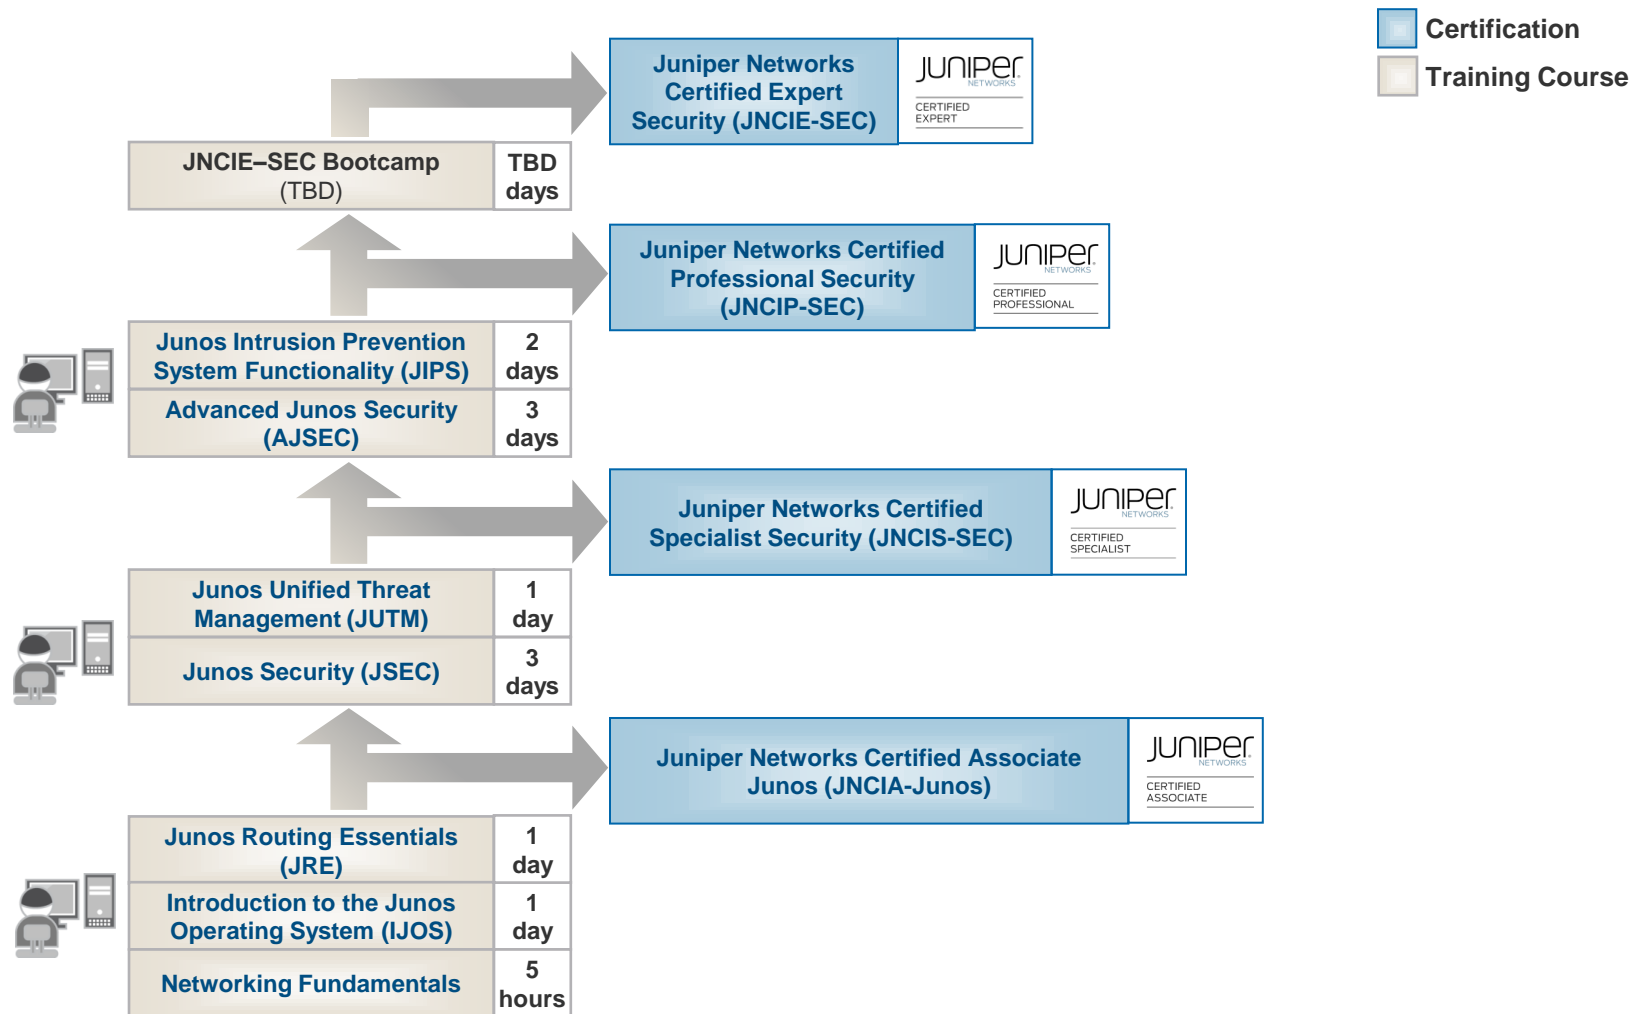

JUNIPER NETWORKS LEARNING PATHS

Certification Paths by Credential

Revised April 2012

JUNIPER NETWORKS CURRICULUM— SERVICE PROVIDER ROUTING AND SWITCHING TRACK

JUNIPER NETWORKS CURRICULUM— ENTERPRISE ROUTING AND SWITCHING TRACK

JUNIPER NETWORKS CURRICULUM— JUNOS SECURITY TRACK

JUNIPER NETWORKS CURRICULUM— JUNOS-BASED CERTIFICATION TRACKS

Certification
 Training Course

Service Provider Routing and Switching Track

Enterprise Routing and Switching Track

Security Track

JNCIE-SP

JNCIE-SP Bootcamp

JNCIP-SP

Junos Multicast Routing (JMR)

Junos Class of Service (JCOS)

Advanced Junos Service Provider Routing (AJSPR)

JNCIS-SP