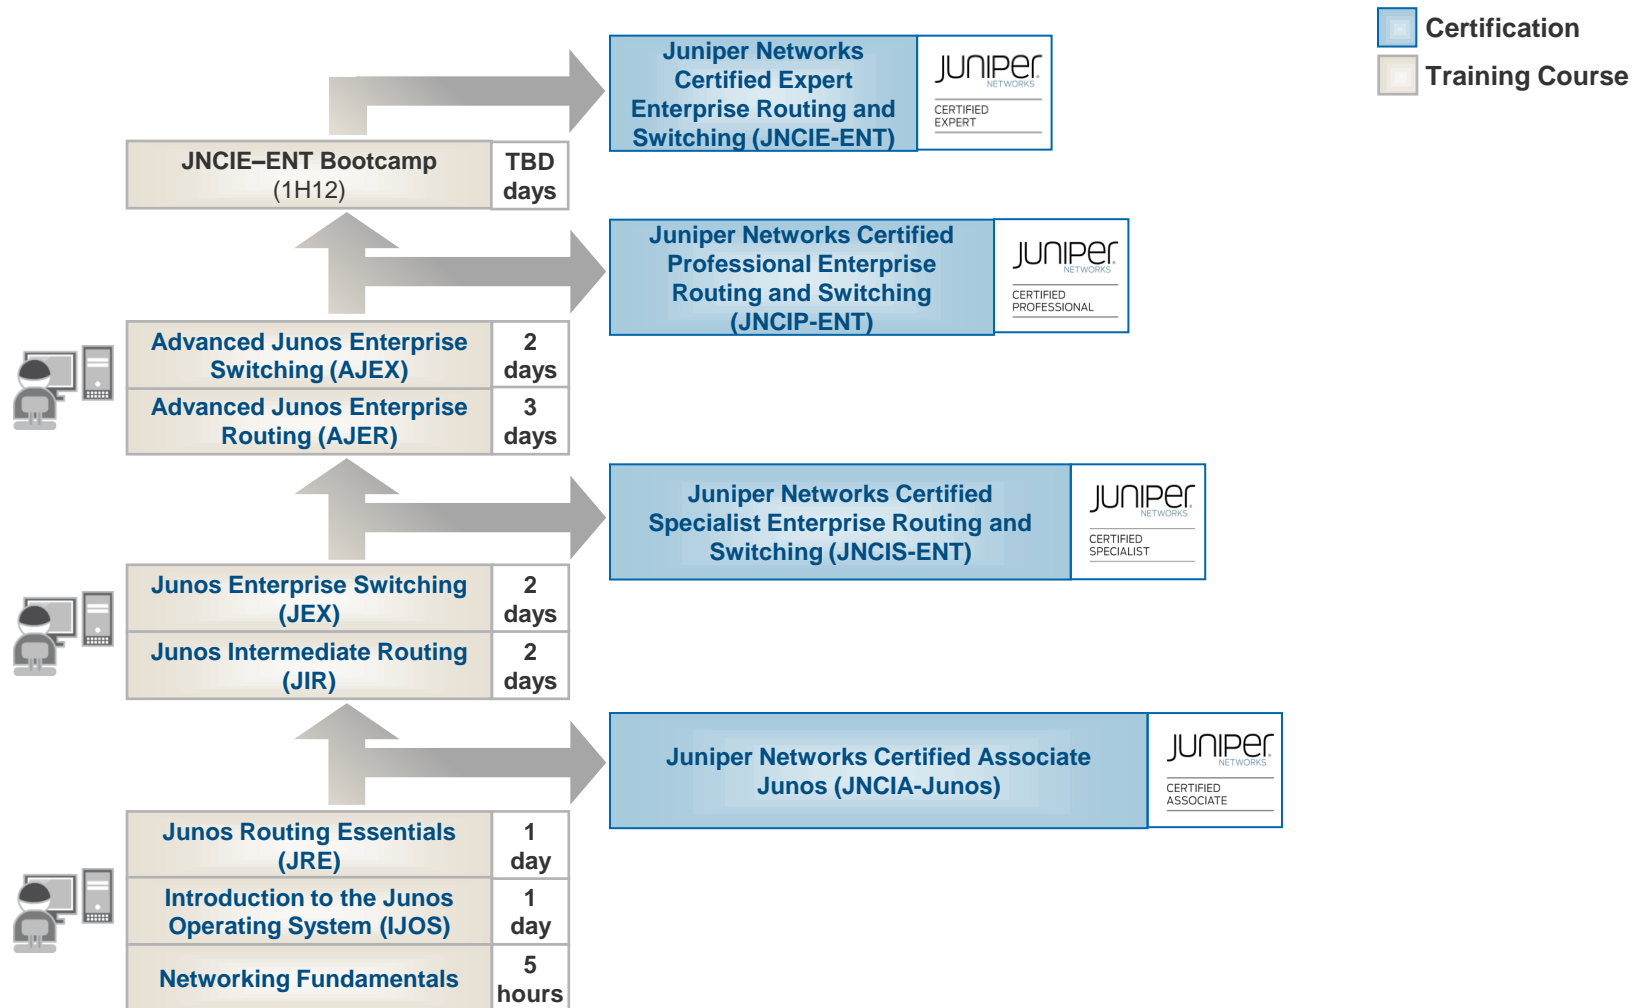

JUNIPER NETWORKS LEARNING PATHS

Certification Paths by Credential

Revised April 2012

JUNIPER NETWORKS CURRICULUM— SERVICE PROVIDER ROUTING AND SWITCHING TRACK

JUNIPER NETWORKS CURRICULUM— ENTERPRISE ROUTING AND SWITCHING TRACK

JUNIPER NETWORKS CURRICULUM— JUNOS SECURITY TRACK

JUNIPER NETWORKS CURRICULUM— JUNOS-BASED CERTIFICATION TRACKS

Certification
 Training Course

Service Provider Routing and Switching Track

Enterprise Routing and Switching Track

Security Track

JNCIE-SP

JNCIE-SP Bootcamp

JNCIP-SP

Junos Multicast Routing (JMR)

Junos Class of Service (JCOS)

Advanced Junos Service Provider Routing (AJSPR)

JNCIS-SP