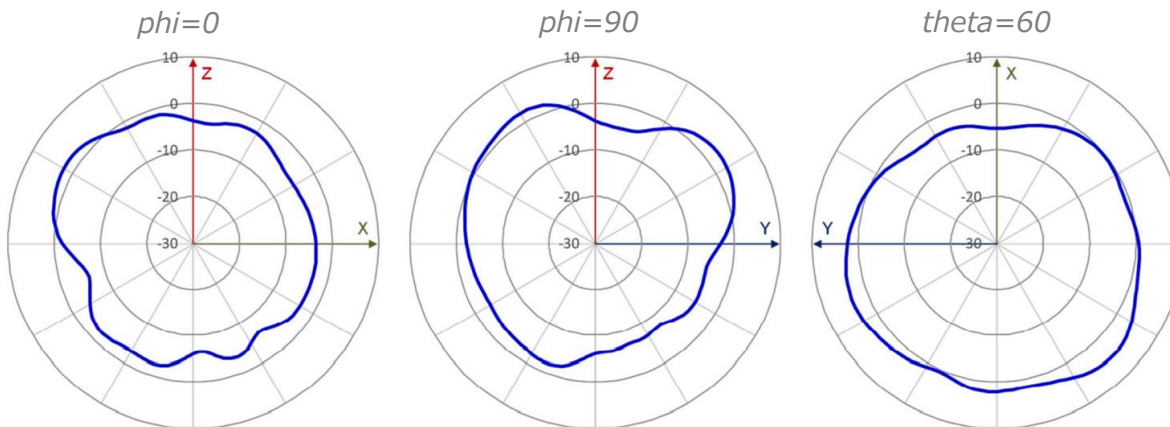

— Scan_Ant

AP32 antenna plots

5GHz Scan radio (R2)

5150MHz (R2)

5550MHz (R2)

5850MHz (R2)

— Scan_Ant

AP32 antenna plots

Omni 2.4GHz BLE

2400MHz

2440MHz

2480MHz

— Dual_Ant3

Thank you

JUNIPER
driven by Mist AI 