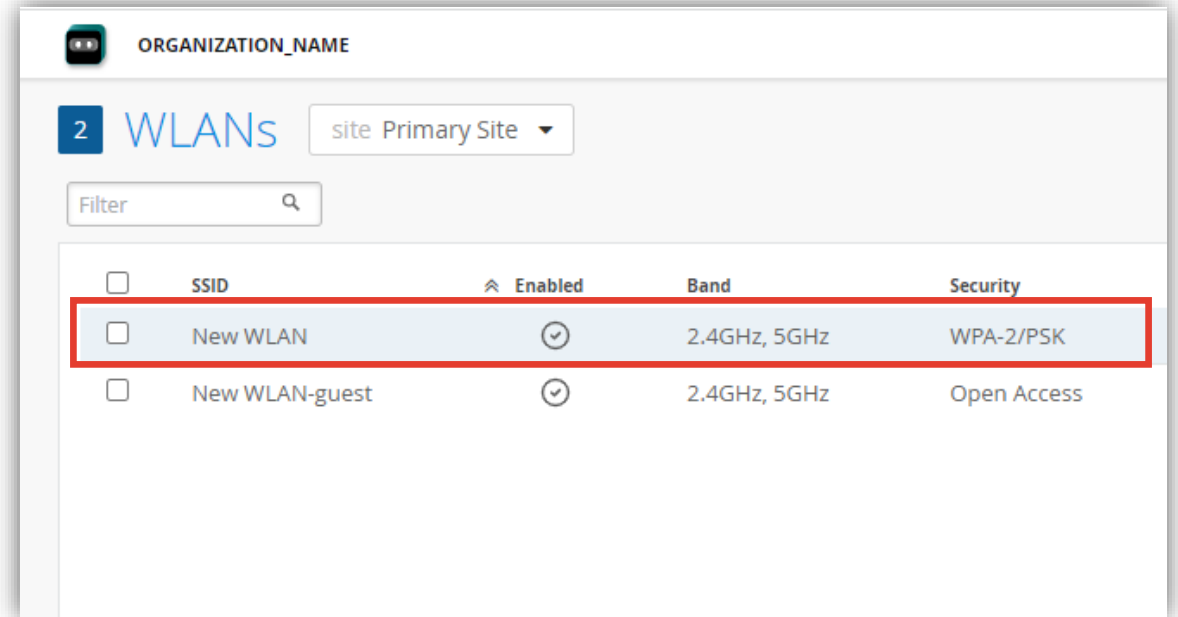

2. 編集する無線 LAN を選択します