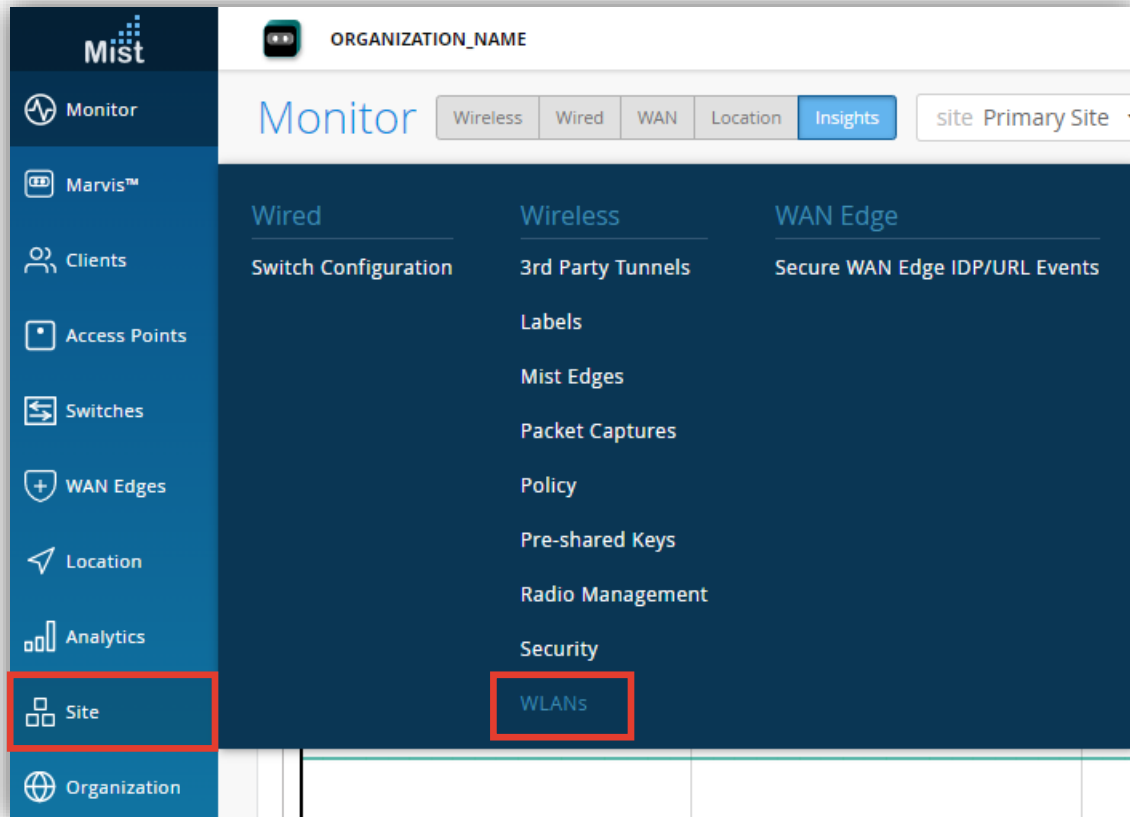

データレートの設定

1. [Site] から [WLANs] をクリックします