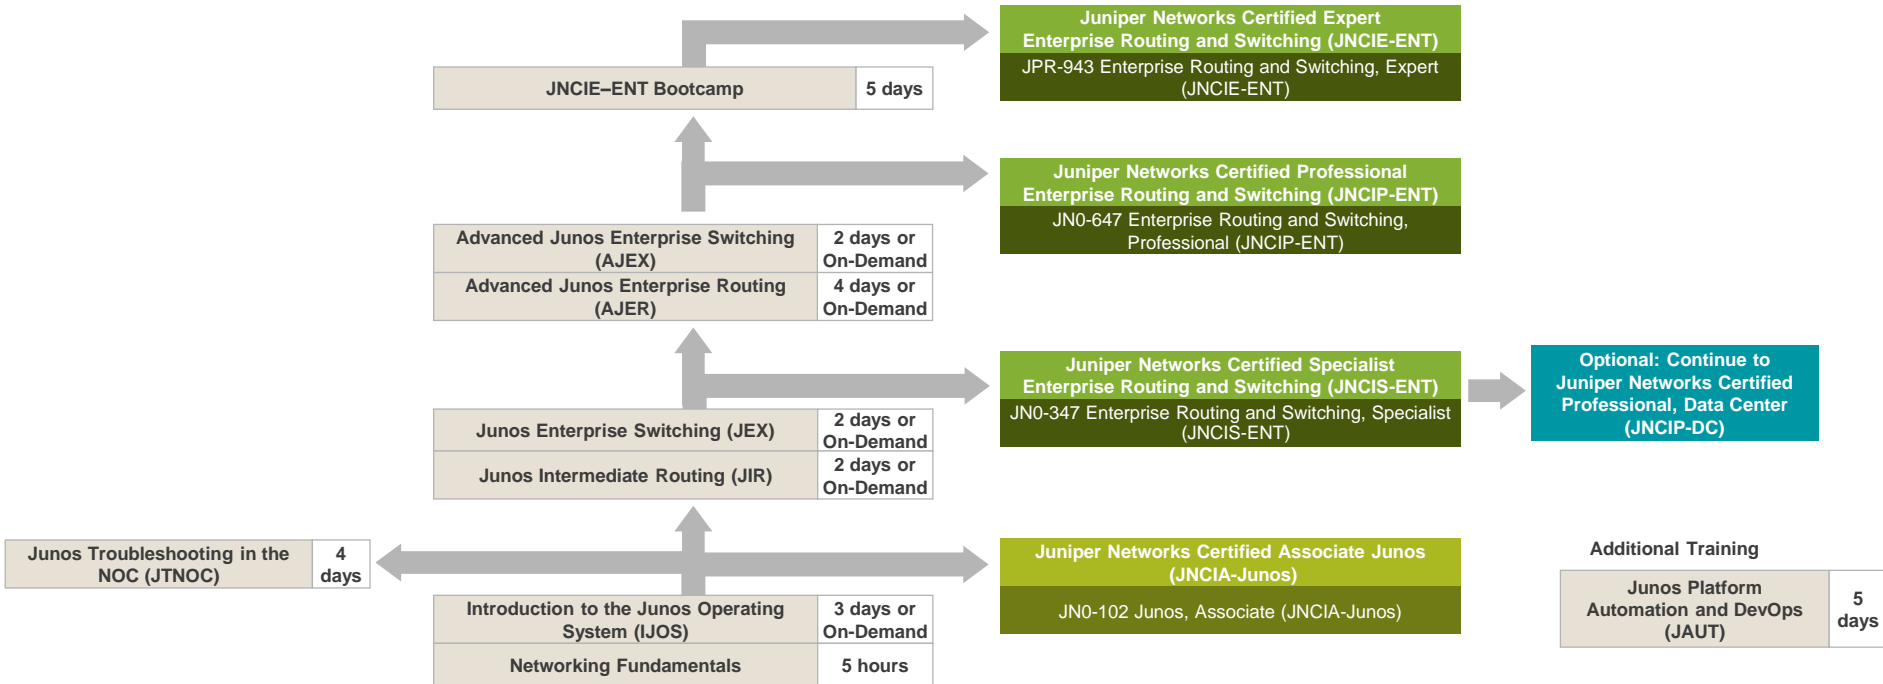

# JUNIPER NETWORKS CERTIFICATION PROGRAM FRAMEWORK

# JUNIPER NETWORKS CURRICULUM— SERVICE PROVIDER ROUTING AND SWITCHING

Certification  
 Exam  
 Course

Notes: \*Not required training for the JN0-662 exam. Information current as of June 2018. Course and exam information (length, availability, content, etc.) is subject to change; refer to [www.juniper.net/training](http://www.juniper.net/training) for the most current information.

# JUNIPER NETWORKS CURRICULUM— ENTERPRISE ROUTING AND SWITCHING

Certification  
 Exam  
 Course

**Notes:** Information current as of June 2018. Course and exam information (length, availability, content, etc.) is subject to change; refer to [www.juniper.net/training](http://www.juniper.net/training) for the most current information.

# JUNIPER NETWORKS CURRICULUM— SECURITY