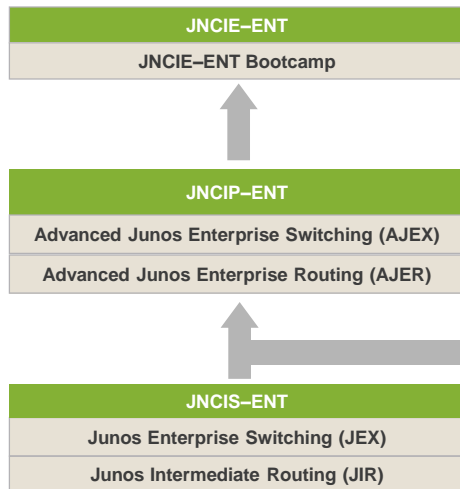

Enterprise Routing & Switching