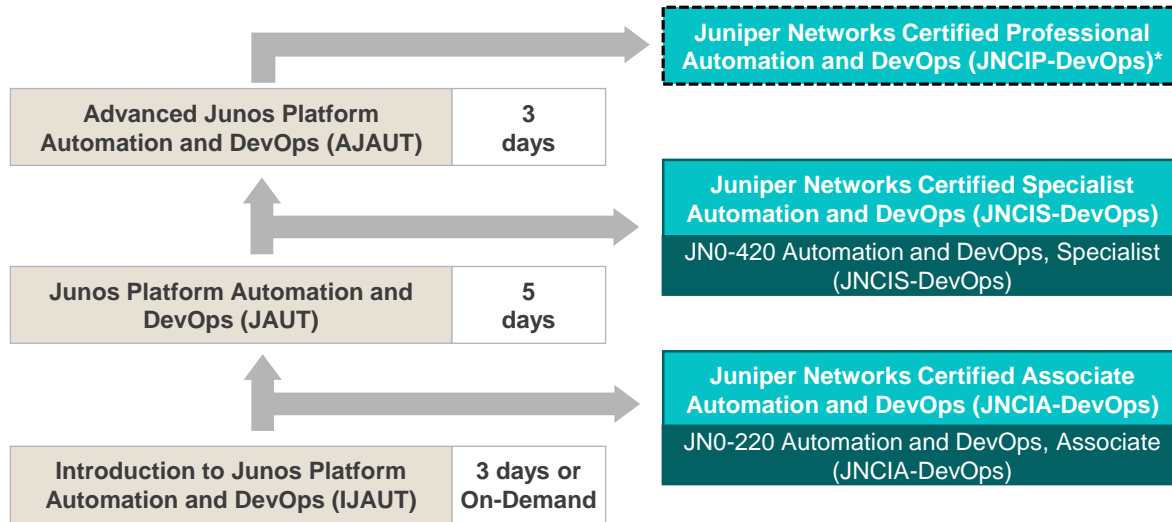

JUNIPER NETWORKS CURRICULUM— AUTOMATION AND DEVOPS

Additional Automation Training

Network Automation Using (Open) Contrail Cloud (NACC)	5 days
Network Automation in the Enterprise Cloud (NAEC)	3 days
Network Automation in the WAN (NA-WAN)	3 days
Junos SDK Overview	2 hours
Junos as a Scripting Language	4 hours
Junos Space Essentials (JSE)	2 days
Junos Space Security Director (JS-SD)	2 days
Junos Space Network Director (JS-ND)	1 day
Juniper Learning Bytes	Varies

Notes: *In planning. Information current as of December 2018. Course and exam information (length, availability, content, etc.) is subject to change; refer to www.juniper.net/training for the most current information.