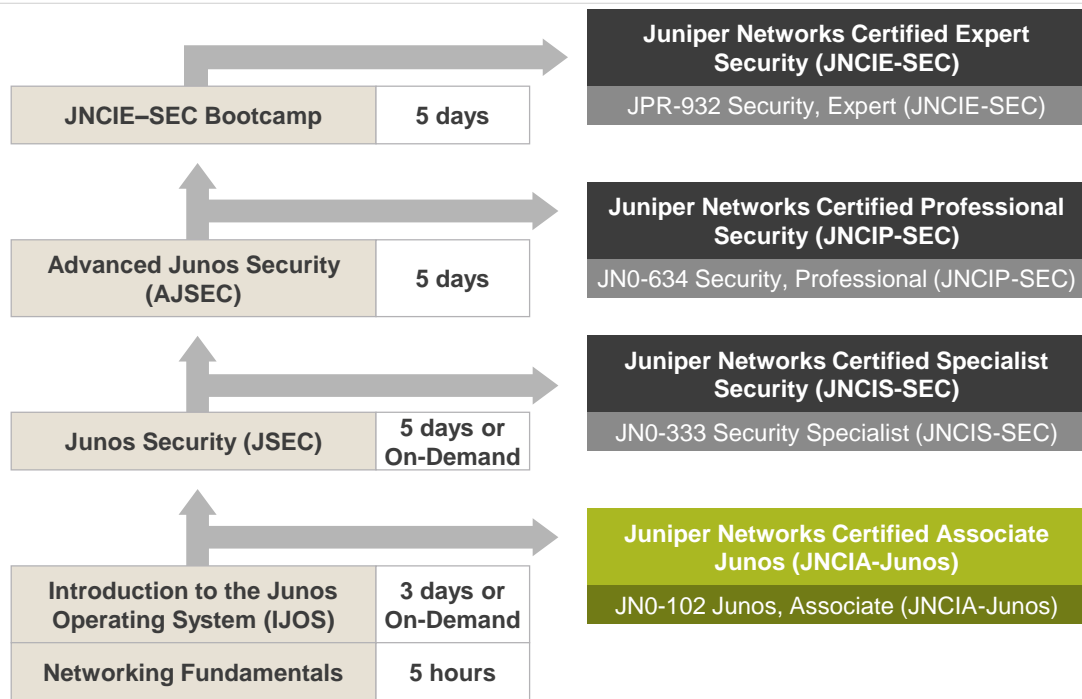

JUNIPER NETWORKS CURRICULUM— SECURITY

Additional Training

Juniper Networks Design—Security (JND-SEC)	5 days
Junos Space—Security Director (JS-SD)	2 days
Implementing Juniper Networks Secure Analytics (IJSA)	3 days
Configuring Steel-Belted Radius Carrier (CSBR)	2 days

Notes: Information current as of June 2018. Course and exam information (length, availability, content, etc.) is subject to change; refer to www.juniper.net/training for the most current information.