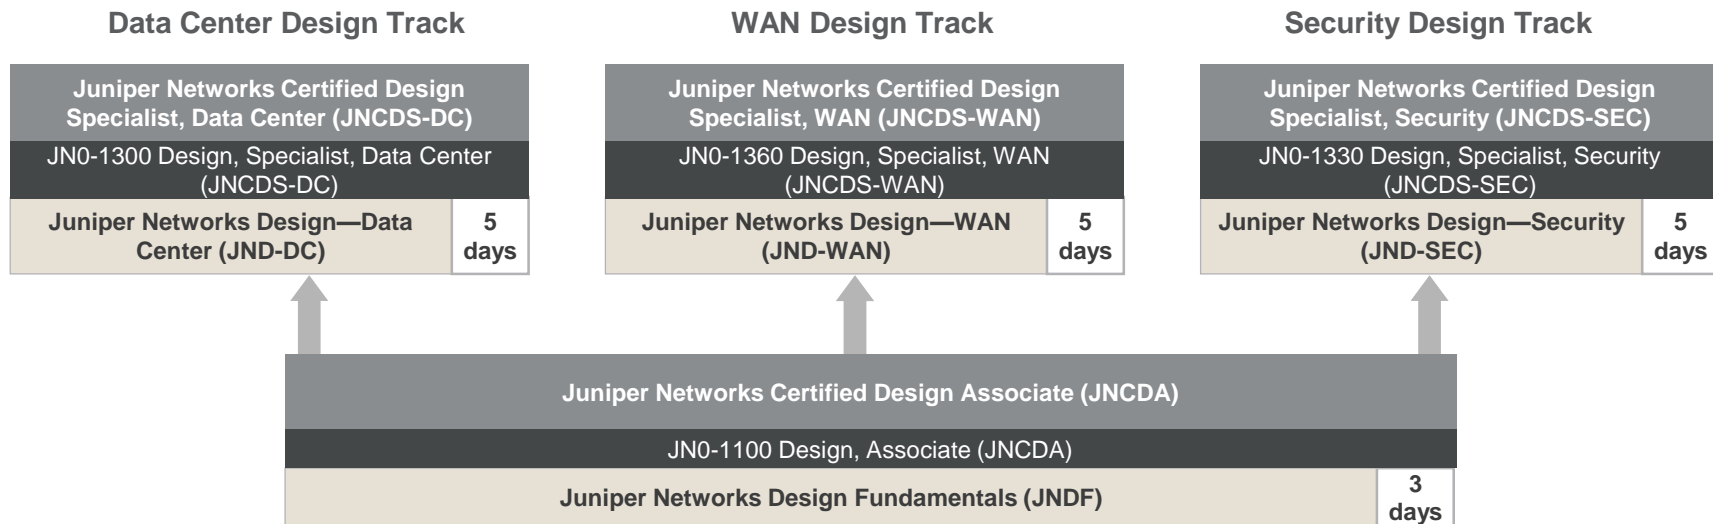

JUNIPER NETWORKS CURRICULUM— DESIGN

■	Certification
■	Exam
■	Course

Notes: Information current as of June 2018. Course and exam information (length, availability, content, etc.) is subject to change; refer to www.juniper.net/training for the most current information.