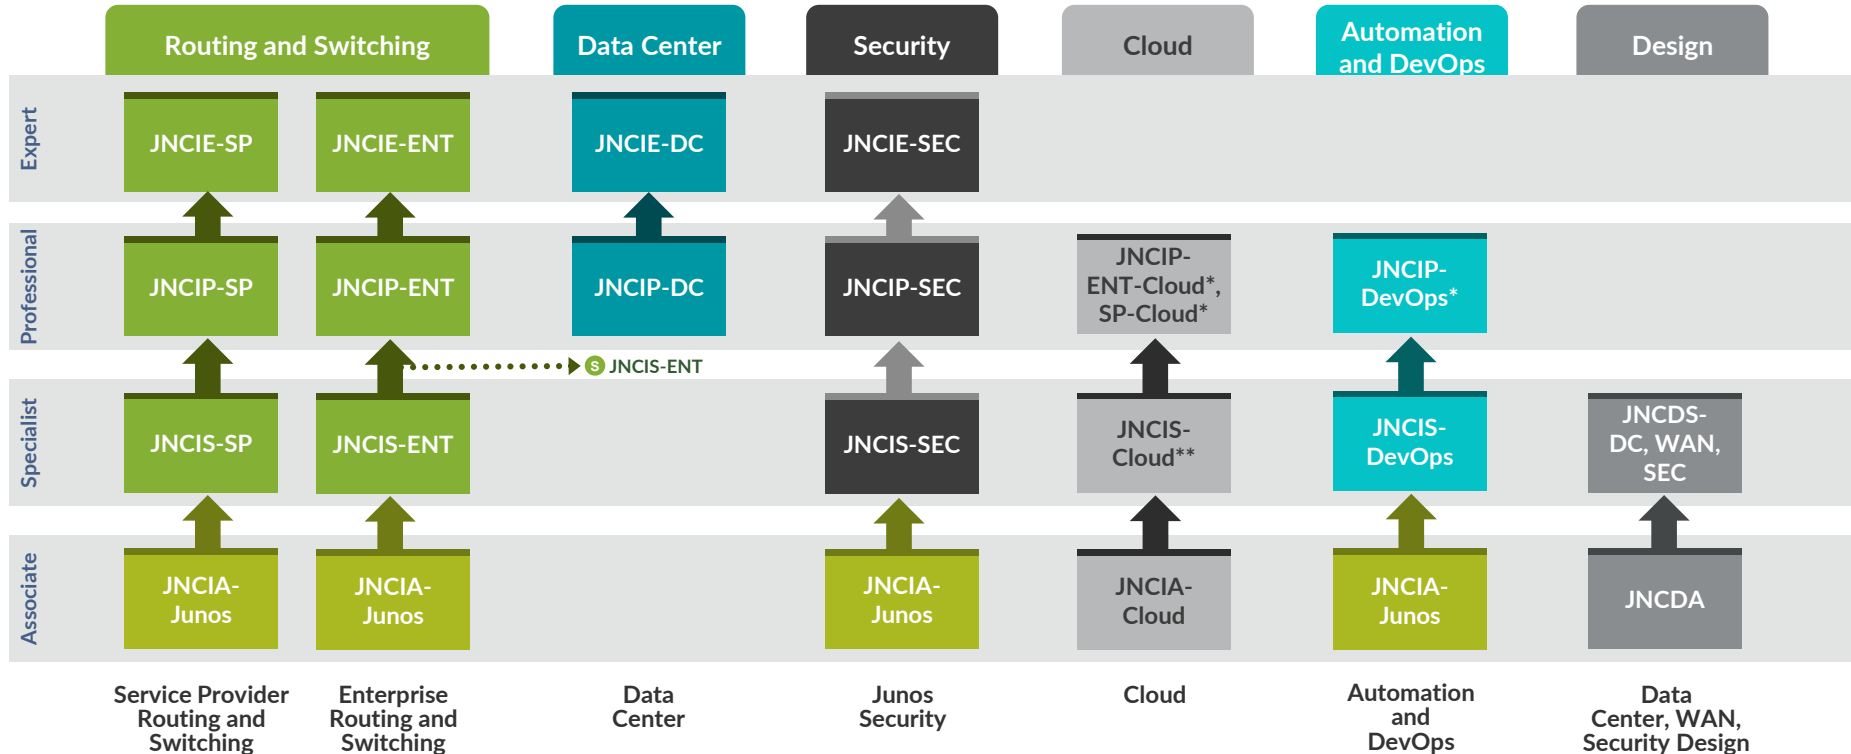

# JUNIPER NETWORKS LEARNING PATHS

Juniper Networks Education Services

June 2018

JUNIPER  
NETWORKS

Engineering  
Simplicity

# JUNIPER NETWORKS CURRICULUM— SERVICE PROVIDER ROUTING AND SWITCHING

Certification  
 Exam  
 Course

Notes: \*Not required training for the JN0-662 exam. Information current as of June 2018. Course and exam information (length, availability, content, etc.) is subject to change; refer to [www.juniper.net/training](http://www.juniper.net/training) for the most current information.