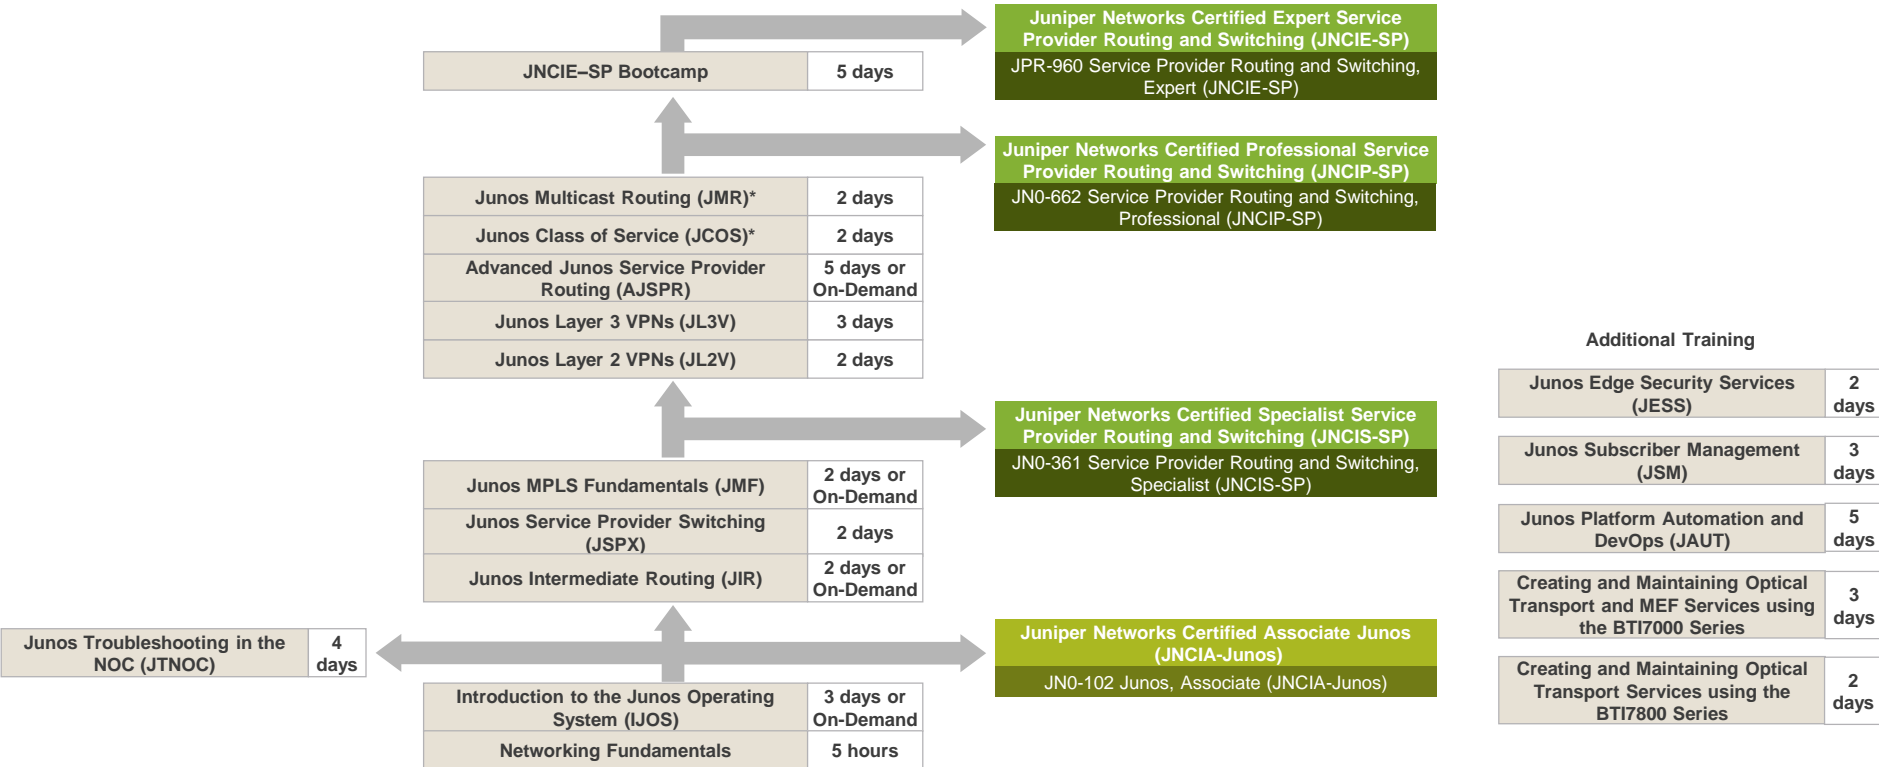

# JUNIPER NETWORKS LEARNING PATHS

Juniper Networks Education Services

June 2018

JUNIPER  
NETWORKS

Engineering  
Simplicity

# JUNIPER NETWORKS CERTIFICATION PROGRAM FRAMEWORK

# JUNIPER NETWORKS CURRICULUM— SERVICE PROVIDER ROUTING AND SWITCHING

Certification  
 Exam  
 Course

Notes: \*Not required training for the JN0-662 exam. Information current as of June 2018. Course and exam information (length, availability, content, etc.) is subject to change; refer to [www.juniper.net/training](http://www.juniper.net/training) for the most current information.

# JUNIPER NETWORKS CURRICULUM— ENTERPRISE ROUTING AND SWITCHING

Certification  
 Exam  
 Course

**Notes:** Information current as of June 2018. Course and exam information (length, availability, content, etc.) is subject to change; refer to [www.juniper.net/training](http://www.juniper.net/training) for the most current information.