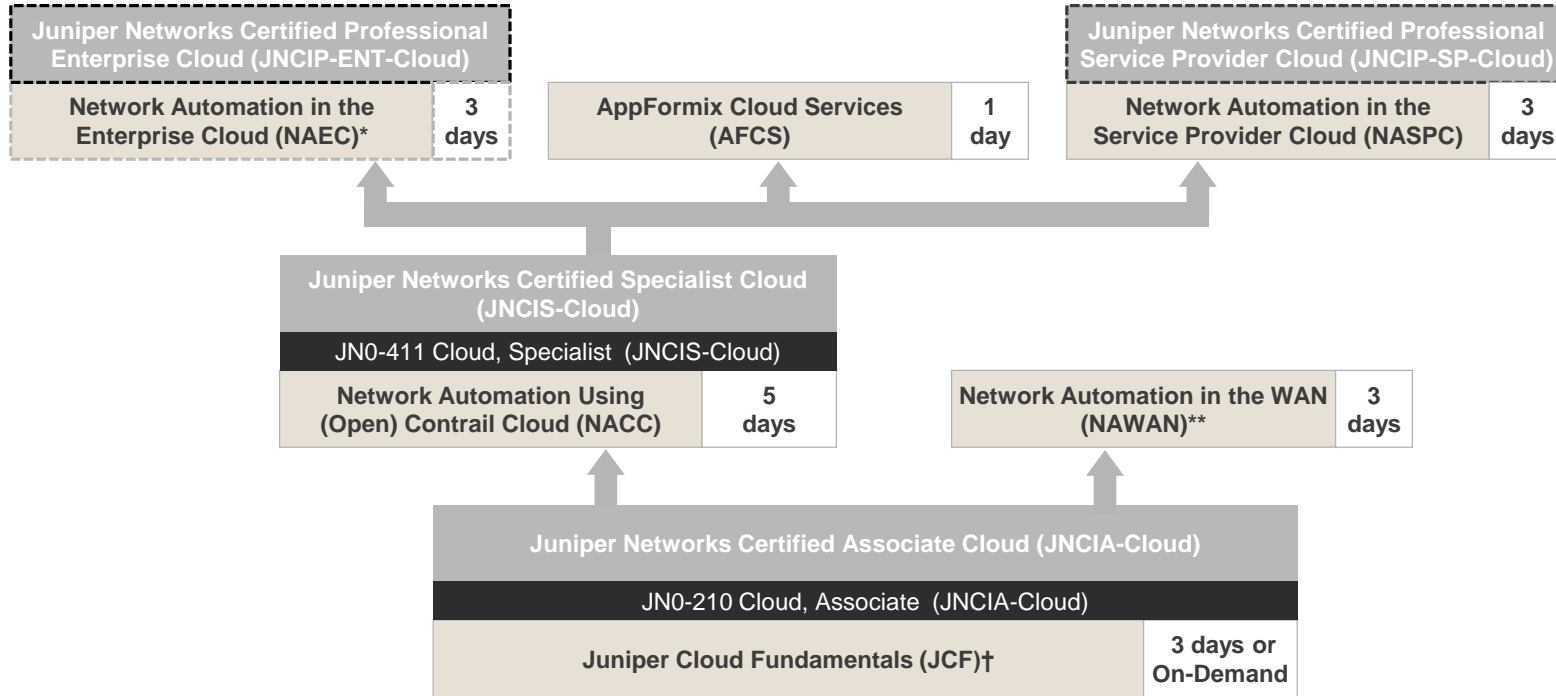

JUNIPER NETWORKS CURRICULUM— CLOUD

Notes: *NAEC is in planning however the current version of the course, [Network Automation in the Data Center (NA-DC)](#) is available. Attendance in the [Advanced Data Center Switching (ADCX)](#) course is recommended prior to the NAEC course. The AFCS course will be a component of the NAEC course †Attendance of the [Introduction to the Junos Operating System (IJOS)](#) course is strongly recommended prior to the JCF course. **Attendance in the [Junos MPLS Fundamentals (JMF)](#) course is strongly recommend prior to the NAWAN course. Information current as of December 2018. Course and exam information (length, availability, content, etc.) is subject to change; refer to www.juniper.net/training for the most current information.