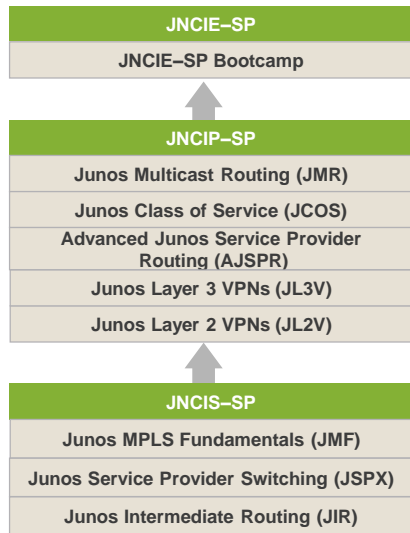

JUNIPER NETWORKS LEARNING PATHS

Juniper Networks Education Services

December 2018

JUNIPER
NETWORKS

Engineering
Simplicity

JUNIPER NETWORKS CERTIFICATION PROGRAM FRAMEWORK

JUNIPER NETWORKS— JUNOS-BASED CURRICULUM

Service Provider Routing & Switching

Enterprise Routing & Switching

Data Center

Junos Security

Notes: Information current as of December 2018. Course and exam information (length, availability, content, etc.) is subject to change; refer to www.juniper.net/training for the most current information.