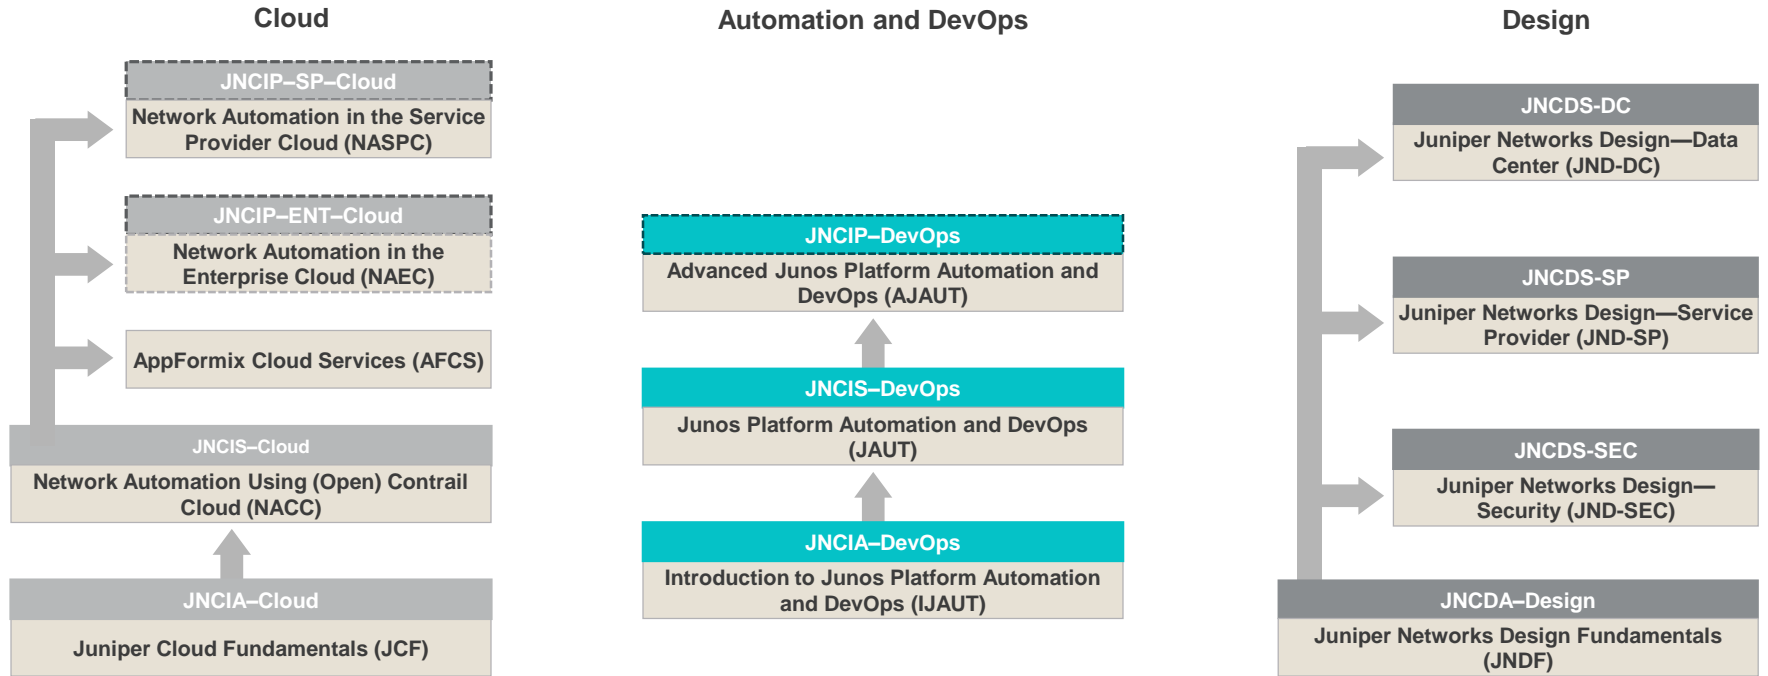

JUNIPER NETWORKS CURRICULUM— ENTERPRISE ROUTING AND SWITCHING

Certification
 Exam
 Course

Notes: Information current as of December 2018. Course and exam information (length, availability, content, etc.) is subject to change; refer to www.juniper.net/training for the most current information.

JUNIPER NETWORKS CURRICULUM— DATA CENTER

Additional Training

Junos Platform Automation and DevOps (JAUT)	5 days
Juniper Networks Design—Data Center (JND-DC)	5 days

Notes: Information current as of December 2018. Course and exam information (length, availability, content, etc.) is subject to change; refer to www.juniper.net/training for the most current information.

JUNIPER NETWORKS CURRICULUM— SECURITY

Additional Training

Cert Prep: Migrating from the Cisco CCNA to the JNCIA-Junos	5 hours
Juniper Networks Design—Security (JND-SEC)	5 days
Junos Space—Security Director (JS-SD)	2 days
Implementing Juniper Networks Secure Analytics (IJSA)	3 days
Configuring Steel-Belted Radius Carrier (CSBR)	2 days

JUNIPER NETWORKS CURRICULUM— CLOUD, AUTOMATION & DEVOPS, DESIGN

Notes: Information current as of December 2018. Course and exam information (length, availability, content, etc.) is subject to change; refer to www.juniper.net/training for the most current information.