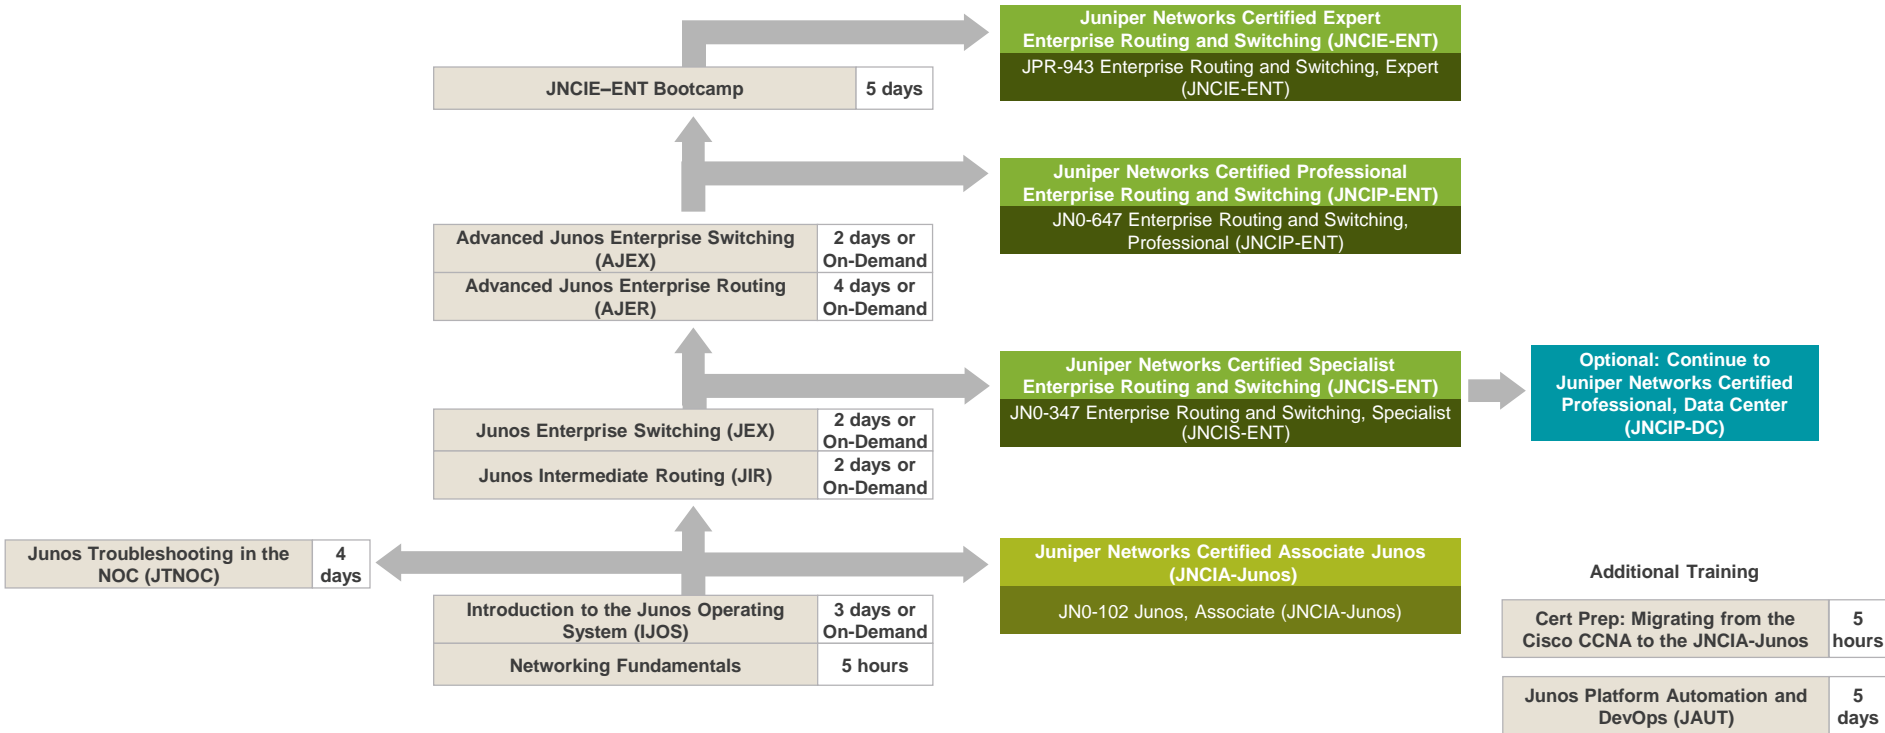

JUNIPER NETWORKS LEARNING PATHS

Juniper Networks Education Services

December 2018

JUNIPER
NETWORKS

Engineering
Simplicity

JUNIPER NETWORKS CERTIFICATION PROGRAM FRAMEWORK

JUNIPER NETWORKS— JUNOS-BASED CURRICULUM

Service Provider Routing & Switching

Enterprise Routing & Switching

Data Center

Junos Security

Notes: Information current as of December 2018. Course and exam information (length, availability, content, etc.) is subject to change; refer to www.juniper.net/training for the most current information.

JUNIPER NETWORKS CURRICULUM— SERVICE PROVIDER ROUTING AND SWITCHING

Notes: *Not required training for the JN0-662 exam. Information current as of December 2018. Course and exam information (length, availability, content, etc.) is subject to change; refer to www.juniper.net/training for the most current information.

JUNIPER NETWORKS CURRICULUM— ENTERPRISE ROUTING AND SWITCHING

Certification
 Exam
 Course

Notes: Information current as of December 2018. Course and exam information (length, availability, content, etc.) is subject to change; refer to www.juniper.net/training for the most current information.