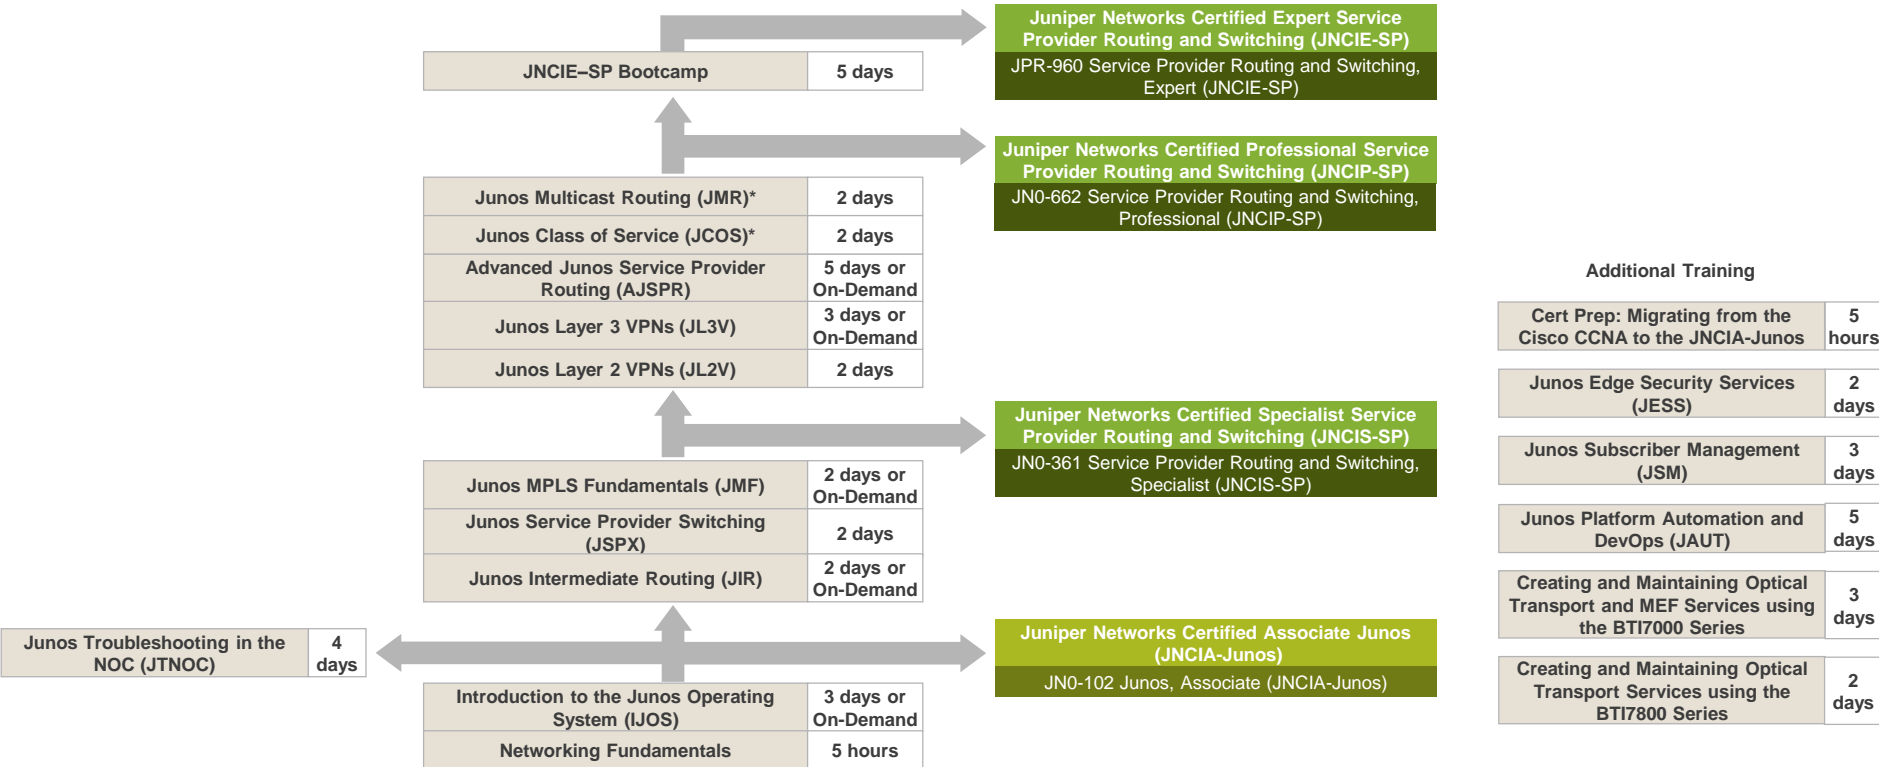

JUNIPER NETWORKS LEARNING PATHS

Juniper Networks Education Services

December 2018

JUNIPER
NETWORKS

Engineering
Simplicity

JUNIPER NETWORKS CERTIFICATION PROGRAM FRAMEWORK

JUNIPER NETWORKS— JUNOS-BASED CURRICULUM

Service Provider Routing & Switching

Enterprise Routing & Switching

Data Center

Junos Security

Notes: Information current as of December 2018. Course and exam information (length, availability, content, etc.) is subject to change; refer to www.juniper.net/training for the most current information.

JUNIPER NETWORKS CURRICULUM— SERVICE PROVIDER ROUTING AND SWITCHING

Notes: *Not required training for the JN0-662 exam. Information current as of December 2018. Course and exam information (length, availability, content, etc.) is subject to change; refer to www.juniper.net/training for the most current information.

JUNIPER NETWORKS CURRICULUM— ENTERPRISE ROUTING AND SWITCHING

Certification
 Exam
 Course

Notes: Information current as of December 2018. Course and exam information (length, availability, content, etc.) is subject to change; refer to www.juniper.net/training for the most current information.