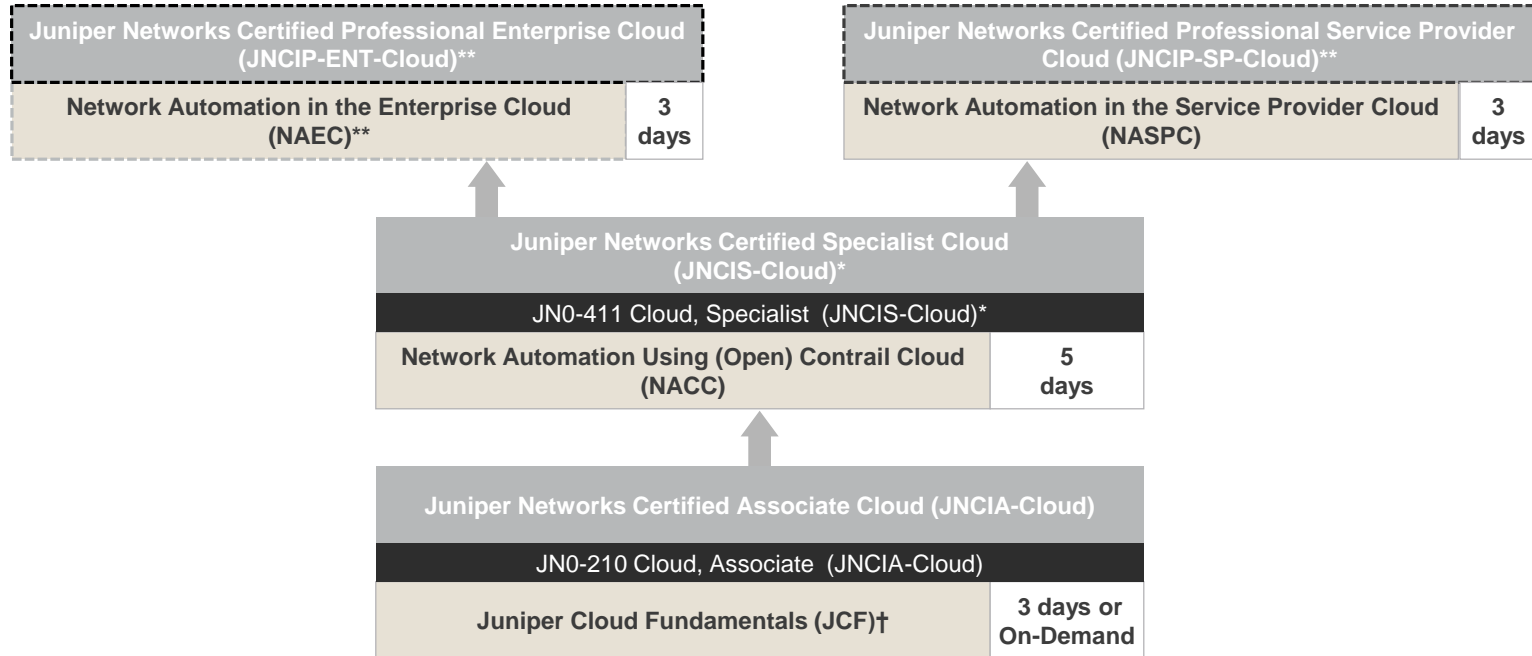

JUNIPER NETWORKS CURRICULUM— CLOUD

Notes: * Formerly known as Juniper Networks Certified Specialist – SDN and Automation (JNCIS-SDNA). **NAEC is in planning however the current version of the course, [Network Automation in the Data Center (NA-DC)](#) is available. †Attendance of the [Introduction to the Junos Operating System (IJOS)](#) course is strongly recommended prior to the JCF course. Information current as of June 2018. Course and exam information (length, availability, content, etc.) is subject to change; refer to www.juniper.net/training for the most current information.