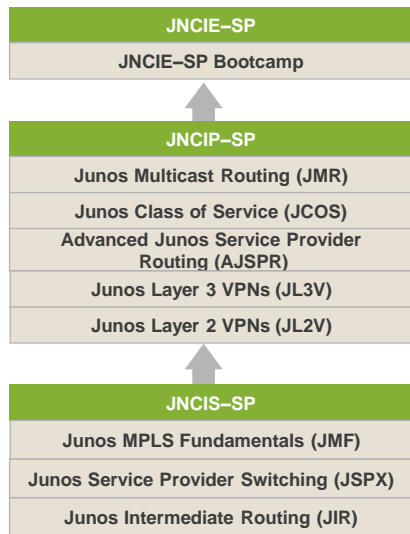

JUNIPER NETWORKS— JUNOS-BASED CURRICULUM

Service Provider Routing & Switching