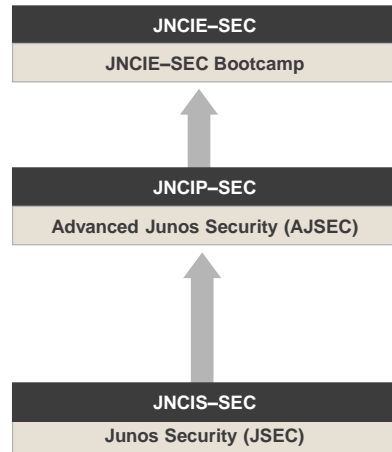

Service Provider Routing & Switching

Enterprise Routing & Switching

Data Center

Junos Security

Notes: Information current as of December 2018. Course and exam information (length, availability, content, etc.) is subject to change; refer to www.juniper.net/training for the most current information.

JUNIPER NETWORKS CURRICULUM— SERVICE PROVIDER ROUTING AND SWITCHING

Notes: *Not required training for the JN0-662 exam. Information current as of December 2018. Course and exam information (length, availability, content, etc.) is subject to change; refer to www.juniper.net/training for the most current information.