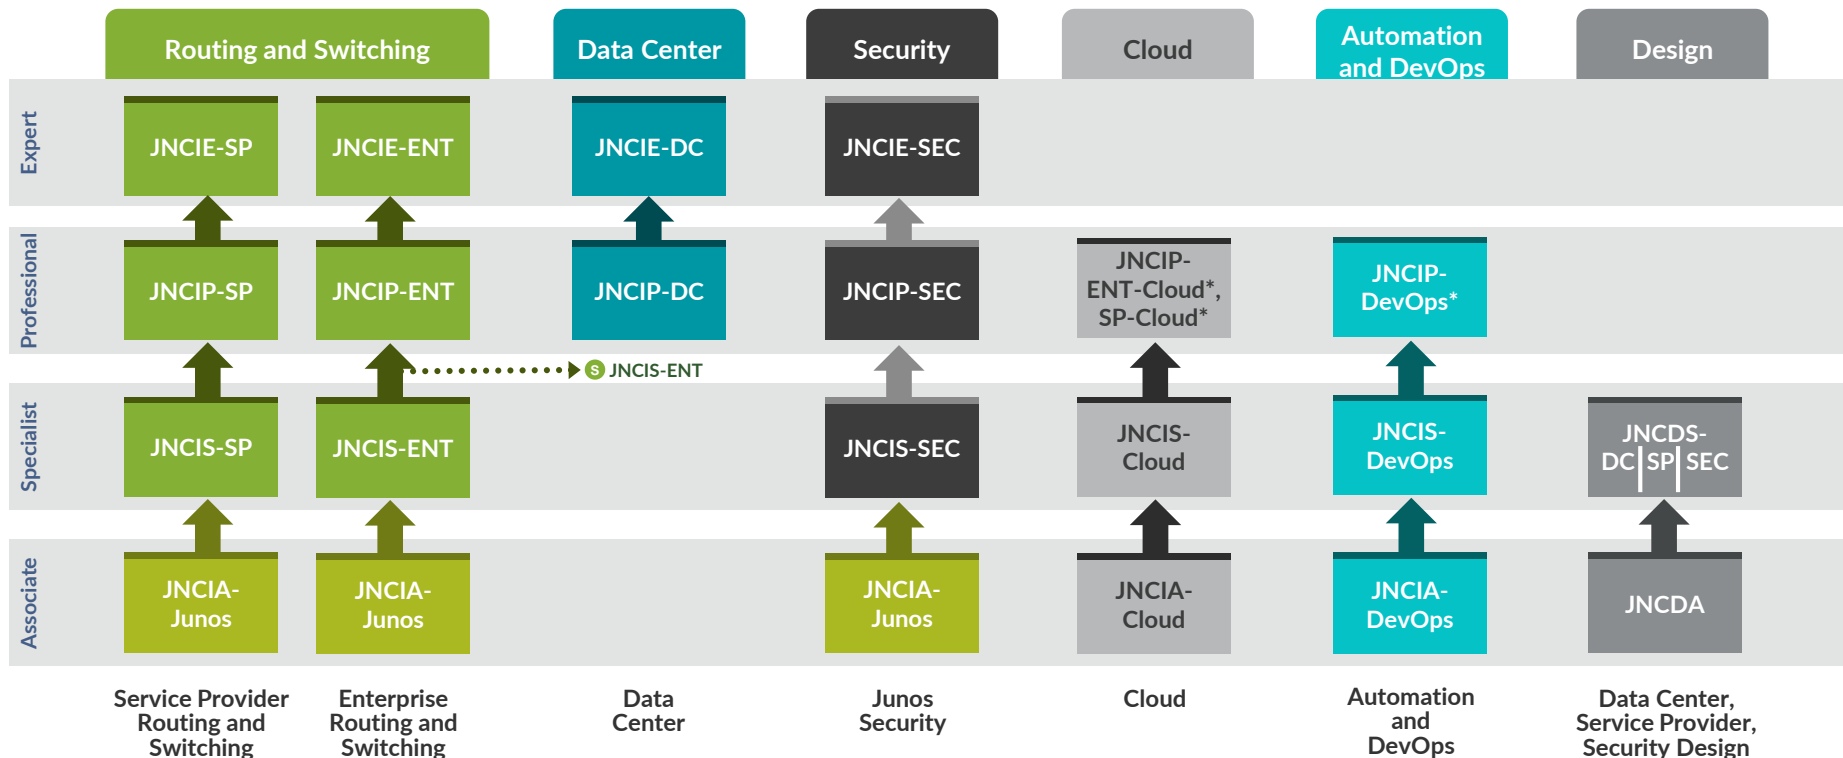

JUNIPER NETWORKS LEARNING PATHS

Juniper Networks Education Services

December 2018

JUNIPER
NETWORKS

Engineering
Simplicity

JUNIPER NETWORKS CERTIFICATION PROGRAM FRAMEWORK

JUNIPER NETWORKS— JUNOS-BASED CURRICULUM

Service Provider Routing & Switching

Enterprise Routing & Switching

Data Center

Junos Security

Notes: Information current as of December 2018. Course and exam information (length, availability, content, etc.) is subject to change; refer to www.juniper.net/training for the most current information.

JUNIPER NETWORKS CURRICULUM— SERVICE PROVIDER ROUTING AND SWITCHING

Notes: *Not required training for the JN0-662 exam. Information current as of December 2018. Course and exam information (length, availability, content, etc.) is subject to change; refer to www.juniper.net/training for the most current information.