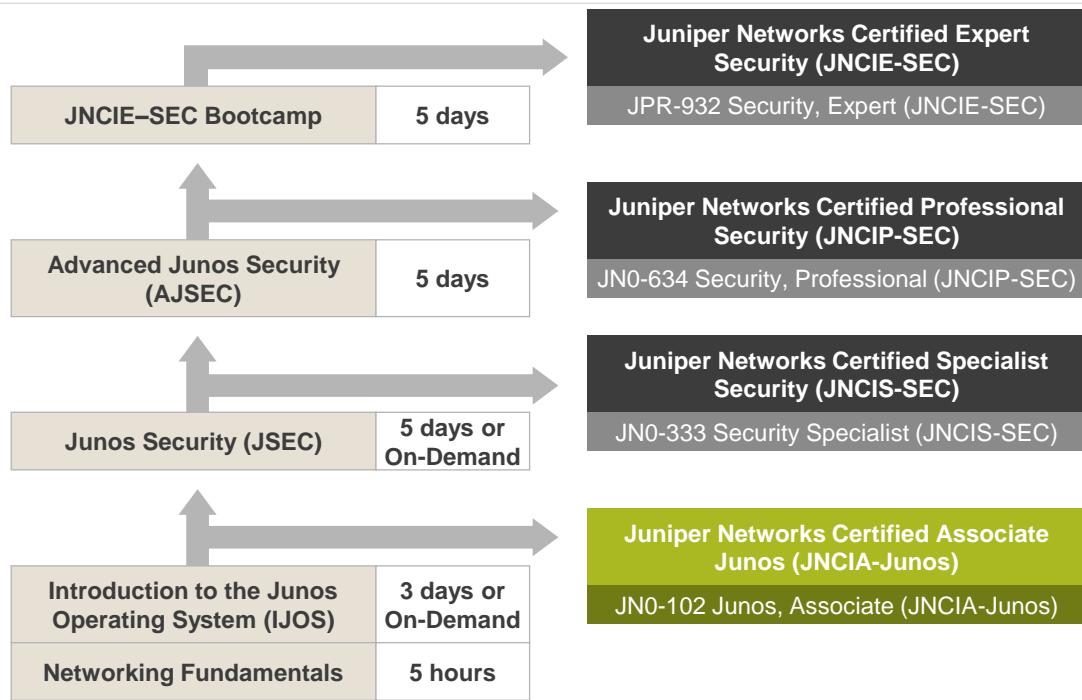

JUNIPER NETWORKS CURRICULUM— SERVICE PROVIDER ROUTING AND SWITCHING

Notes: *Not required training for the JN0-662 exam. Information current as of December 2018. Course and exam information (length, availability, content, etc.) is subject to change; refer to www.juniper.net/training for the most current information.

JUNIPER NETWORKS CURRICULUM— ENTERPRISE ROUTING AND SWITCHING

Certification
 Exam
 Course

Notes: Information current as of December 2018. Course and exam information (length, availability, content, etc.) is subject to change; refer to www.juniper.net/training for the most current information.

JUNIPER NETWORKS CURRICULUM— DATA CENTER

Additional Training

Junos Platform Automation and DevOps (JAUT)	5 days
Juniper Networks Design—Data Center (JND-DC)	5 days

Notes: Information current as of December 2018. Course and exam information (length, availability, content, etc.) is subject to change; refer to www.juniper.net/training for the most current information.

JUNIPER NETWORKS CURRICULUM— SECURITY

Additional Training

Cert Prep: Migrating from the Cisco CCNA to the JNCIA-Junos	5 hours
Juniper Networks Design—Security (JND-SEC)	5 days
Junos Space—Security Director (JS-SD)	2 days
Implementing Juniper Networks Secure Analytics (IJSA)	3 days
Configuring Steel-Belted Radius Carrier (CSBR)	2 days