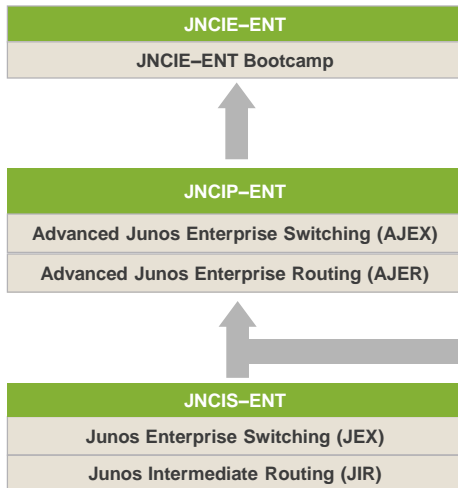

JUNIPER NETWORKS LEARNING PATHS

Juniper Networks Education Services

December 2018

JUNIPER
NETWORKS

Engineering
Simplicity

JUNIPER NETWORKS CERTIFICATION PROGRAM FRAMEWORK

JUNIPER NETWORKS— JUNOS-BASED CURRICULUM

Service Provider Routing & Switching

Enterprise Routing & Switching

Data Center

Junos Security

Notes: Information current as of December 2018. Course and exam information (length, availability, content, etc.) is subject to change; refer to www.juniper.net/training for the most current information.

JUNIPER NETWORKS CURRICULUM— SERVICE PROVIDER ROUTING AND SWITCHING

Notes: *Not required training for the JN0-662 exam. Information current as of December 2018. Course and exam information (length, availability, content, etc.) is subject to change; refer to www.juniper.net/training for the most current information.