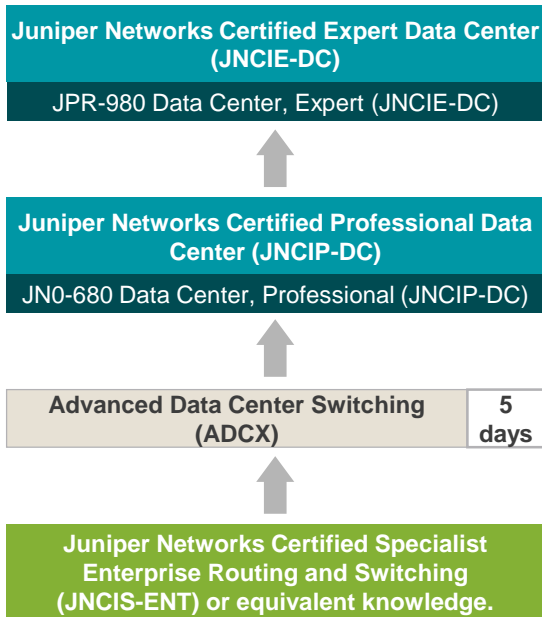

Service Provider Routing & Switching

Enterprise Routing & Switching

Data Center

Junos Security

Notes: Information current as of December 2018. Course and exam information (length, availability, content, etc.) is subject to change; refer to www.juniper.net/training for the most current information.

JUNIPER NETWORKS CURRICULUM— SERVICE PROVIDER ROUTING AND SWITCHING

Notes: *Not required training for the JN0-662 exam. Information current as of December 2018. Course and exam information (length, availability, content, etc.) is subject to change; refer to www.juniper.net/training for the most current information.

JUNIPER NETWORKS CURRICULUM— ENTERPRISE ROUTING AND SWITCHING

Certification
 Exam
 Course

Notes: Information current as of December 2018. Course and exam information (length, availability, content, etc.) is subject to change; refer to www.juniper.net/training for the most current information.

JUNIPER NETWORKS CURRICULUM— DATA CENTER

Additional Training

Junos Platform Automation and DevOps (JAUT)	5 days
Juniper Networks Design—Data Center (JND-DC)	5 days

Notes: Information current as of December 2018. Course and exam information (length, availability, content, etc.) is subject to change; refer to www.juniper.net/training for the most current information.