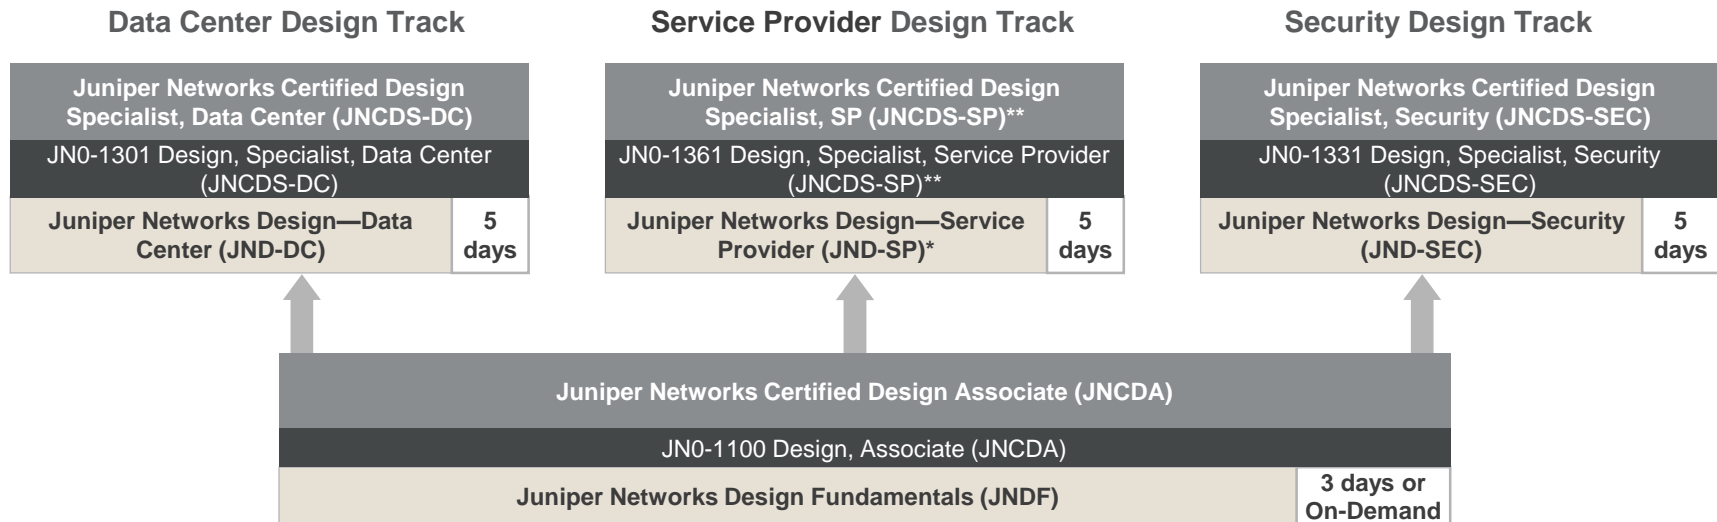

JUNIPER NETWORKS CURRICULUM— DESIGN

■	Certification
■	Exam
■	Course

Notes: * Previously known as Juniper Networks Design—WAN (JND-WAN). **Previously known as the JNCDS-WAN. Information current as of December 2018. Course and exam information (length, availability, content, etc.) is subject to change; refer to www.juniper.net/training for the most current information.