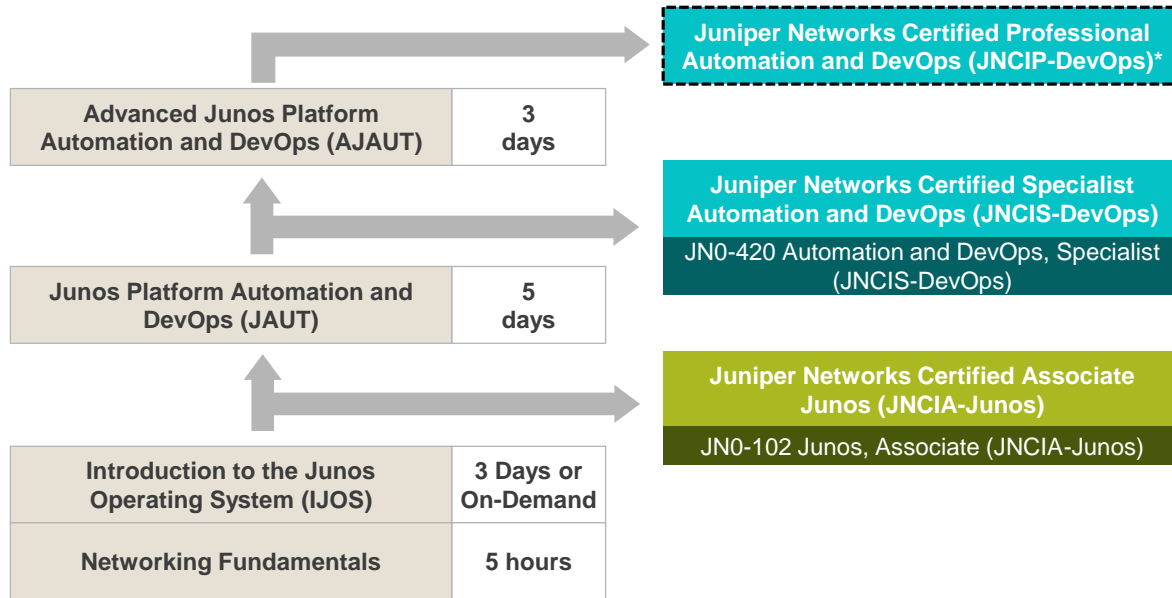

# JUNIPER NETWORKS CURRICULUM— DATA CENTER

## Additional Training

Junos Platform Automation and DevOps (JAUT)	5 days
---	--------

Notes: Information current as of June 2018. Course and exam information (length, availability, content, etc.) is subject to change; refer to [www.juniper.net/training](http://www.juniper.net/training) for the most current information.

# JUNIPER NETWORKS CURRICULUM— CLOUD

**Notes:** \* Formerly known as Juniper Networks Certified Specialist – SDN and Automation (JNCIS-SDNA). \*\*NAEC is in planning however the current version of the course, [Network Automation in the Data Center \(NA-DC\)](#) is available. †Attendance of the [Introduction to the Junos Operating System \(IJOS\)](#) course is strongly recommended prior to the JCF course. Information current as of June 2018. Course and exam information (length, availability, content, etc.) is subject to change; refer to [www.juniper.net/training](http://www.juniper.net/training) for the most current information.

# JUNIPER NETWORKS CURRICULUM— AUTOMATION AND DEVOPS