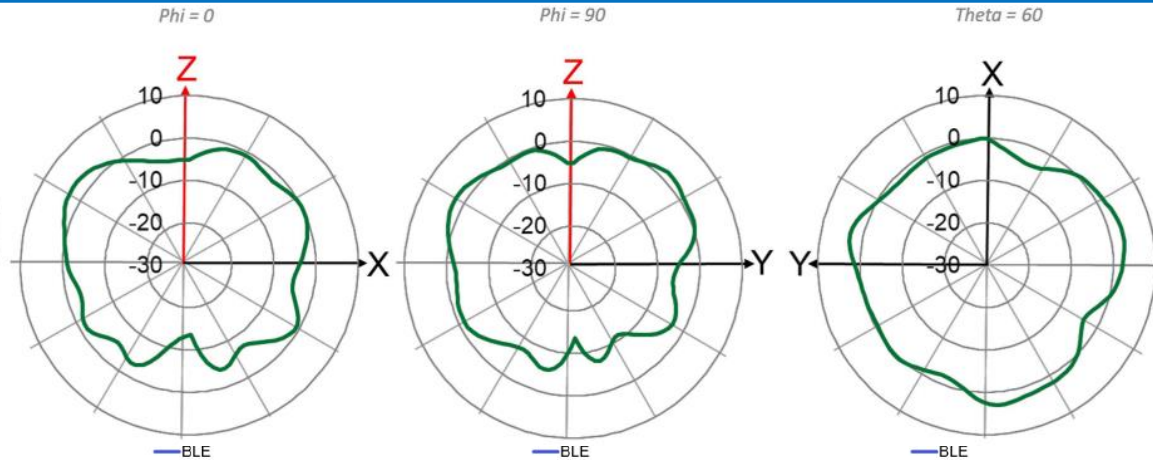

# AP64 antenna plots

5GHz Wi-Fi

5150MHz

5550MHz

5850MHz

# AP64 antenna plots

6GHz Wi-Fi

5925MHz

6550MHz

7125MHz

# AP64 antenna plots

Omni 2.4GHz BLE

2440MHz