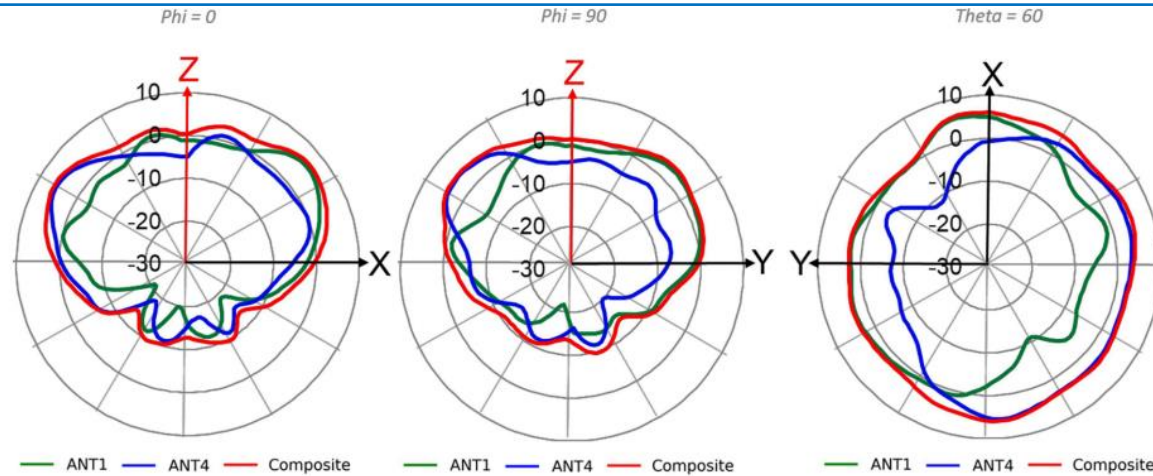

# AP64 antenna plots

2.4GHz Wi-Fi

2400MHz

2450MHz

2500MHz

Business Use Only

# AP64 antenna plots

5GHz Wi-Fi

5150MHz

5550MHz

5850MHz

# AP64 antenna plots

6GHz Wi-Fi

5925MHz

6550MHz

7125MHz

# AP64 antenna plots

Omni 2.4GHz BLE

2440MHz